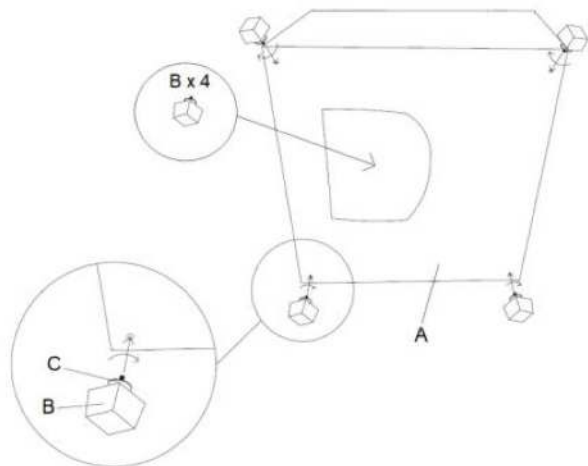

# LOBERON

COMING HOME

A x 1

B x 4

C x 4

(φ 45mm)

1

2