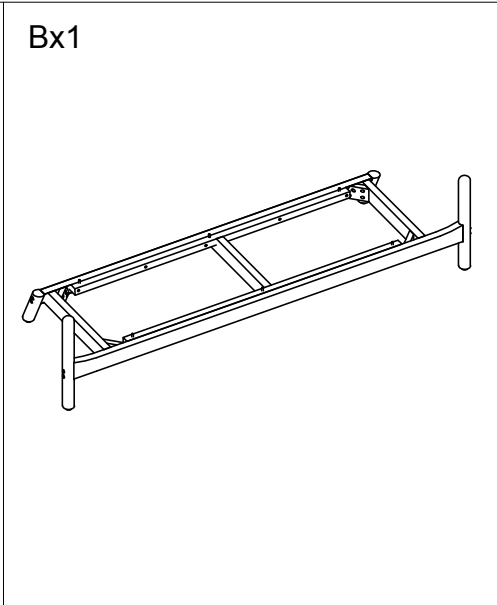

LOBERON

COMING HOME

LOBERON

COMING HOME

<p>Fx2</p> 	<p>Gx2</p> 	<p>Hx8</p>  <p>Ø 6x45 mm</p> <p>lx8</p>  <p>Ø8mm Ø16mm</p> <p>Jx2</p>  <p>Ø 4 mm</p>
---	---	--